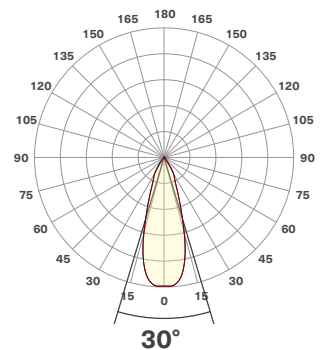

LEDDW-730-30

1m	2m	3m	4m	5m	6m	7m	8m	9m	10m	11m	12m	13m	14m	15m	16m	17m	18m	19m	20m
3.3 ft	6.6 ft	9.8 ft	13.1 ft	16.4 ft	19.7 ft	23.0 ft	26.2 ft	29.5 ft	32.8 ft	36.1 ft	39.4 ft	42.7 ft	45.9 ft	49.2 ft	52.5 ft	55.8 ft	59.1 ft	62.3 ft	65.6 ft
6199 lx	1550 lx	689 lx	387 lx	248 lx	172 lx	127 lx	97 lx	77 lx	62 lx	51 lx	43 lx	37 lx	32 lx	28 lx	24 lx	21 lx	19 lx	17 lx	15 lx
576.0 fc	144.0 fc	64.0 fc	36.0 fc	23.0 fc	16.0 fc	11.8 fc	9.0 fc	7.1 fc	5.8 fc	4.8 fc	4.0 fc	3.4 fc	2.9 fc	2.6 fc	2.2 fc	2.0 fc	1.8 fc	1.6 fc	1.4 fc