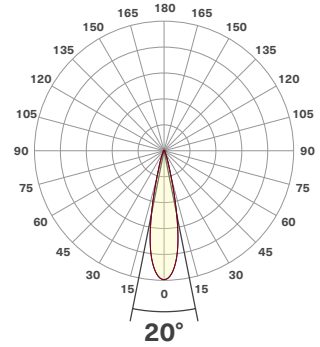

LEDDW-730-20

1m	2m	3m	4m	5m	6m	7m	8m	9m	10m	11m	12m	13m	14m	15m	16m	17m	18m	19m	20m
3.3 ft	6.6 ft	9.8 ft	13.1 ft	16.4 ft	19.7 ft	23.0 ft	26.2 ft	29.5 ft	32.8 ft	36.1 ft	39.4 ft	42.7 ft	45.9 ft	49.2 ft	52.5 ft	55.8 ft	59.1 ft	62.3 ft	65.6 ft
14059 lx	3515 lx	1562 lx	879 lx	562 lx	391 lx	287 lx	220 lx	174 lx	141 lx	116 lx	98 lx	83 lx	72 lx	62 lx	55 lx	49 lx	43 lx	39 lx	35 lx
1306.2 fc	326.5 fc	145.1 fc	81.6 fc	52.2 fc	36.3 fc	26.7 fc	20.4 fc	16.1 fc	13.1 fc	10.8 fc	9.1 fc	7.7 fc	6.7 fc	5.8 fc	5.1 fc	4.5 fc	4.0 fc	3.6 fc	3.3 fc