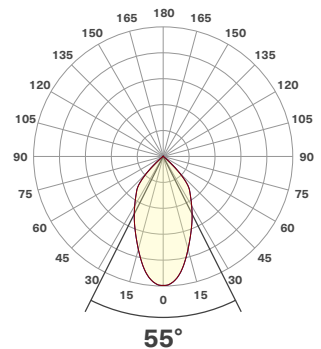

LEDDW-940-55

1m	2m	3m	4m	5m	6m	7m	8m	9m	10m	11m	12m	13m	14m	15m	16m	17m	18m	19m	20m
3.3 ft	6.6 ft	9.8 ft	13.1 ft	16.4 ft	19.7 ft	23.0 ft	26.2 ft	29.5 ft	32.8 ft	36.1 ft	39.4 ft	42.7 ft	45.9 ft	49.2 ft	52.5 ft	55.8 ft	59.1 ft	62.3 ft	65.6 ft
3705 lx	926 lx	412 lx	232 lx	148 lx	103 lx	76 lx	58 lx	46 lx	37 lx	31 lx	26 lx	22 lx	19 lx	16 lx	14 lx	13 lx	11 lx	10 lx	9 lx
344.2 fc	86.1 fc	38.2 fc	21.5 fc	13.8 fc	9.6 fc	7.0 fc	5.4 fc	4.2 fc	3.4 fc	2.8 fc	2.4 fc	2.0 fc	1.8 fc	1.5 fc	1.3 fc	1.2 fc	1.1 fc	1.0 fc	0.9 fc