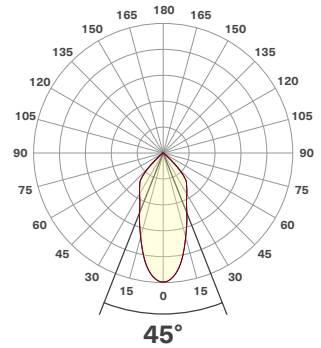

LEDDW-940-45

1m	2m	3m	4m	5m	6m	7m	8m	9m	10m	11m	12m	13m	14m	15m	16m	17m	18m	19m	20m
3.3 ft	6.6 ft	9.8 ft	13.1 ft	16.4 ft	19.7 ft	23.0 ft	26.2 ft	29.5 ft	32.8 ft	36.1 ft	39.4 ft	42.7 ft	45.9 ft	49.2 ft	52.5 ft	55.8 ft	59.1 ft	62.3 ft	65.6 ft
4042 lx	1011 lx	449 lx	253 lx	162 lx	126 lx	82 lx	63 lx	50 lx	40 lx	33 lx	28 lx	24 lx	21 lx	18 lx	16 lx	14 lx	12 lx	11 lx	10 lx
375.5 fc	93.9 fc	41.7 fc	23.5 fc	15.0 fc	10.4 fc	7.7 fc	5.9 fc	4.6 fc	3.8 fc	3.1 fc	2.6 fc	2.2 fc	1.9 fc	1.7 fc	1.5 fc	1.3 fc	1.2 fc	1.0 fc	0.9 fc