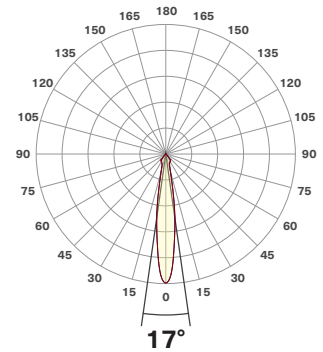

Modular Multiples®

The Original Multiple Light Family of Fixtures

Dim-to-Warm Available 50mm LED Modules

Beam Details

All information shown below measured with filter ring installed. Filter media and shielding options available.

LEDDW-511-17

1 m	2 m	3 m	4 m	5 m	6 m	7 m	8 m	9 m	10 m	11 m	12 m	13 m	14 m	15 m	16 m	17 m	18 m	19 m	20 m
3.3 ft	6.6 ft	9.8 ft	13.1 ft	16.4 ft	19.7 ft	23.0 ft	26.2 ft	29.5 ft	32.8 ft	36.1 ft	39.4 ft	42.7 ft	45.9 ft	49.2 ft	52.5 ft	55.8 ft	59.1 ft	62.3 ft	65.6 ft
5355 lx	1339 lx	595 lx	335 lx	214 lx	149 lx	109 lx	84 lx	66 lx	54 lx	44 lx	37 lx	32 lx	27 lx	24 lx	21 lx	19 lx	17 lx	15 lx	13 lx
497.5 fc	124.4 fc	55.3 fc	31.1 fc	19.9 fc	13.8 fc	10.2 fc	7.8 fc	6.1 fc	5.0 fc	4.1 fc	3.5 fc	2.9 fc	2.5 fc	2.2 fc	1.9 fc	1.7 fc	1.5 fc	1.4 fc	1.2 fc

LEDDW-511-30

1 m	2 m	3 m	4 m	5 m	6 m	7 m	8 m	9 m	10 m	11 m	12 m	13 m	14 m	15 m	16 m	17 m	18 m	19 m	20 m
3.3 ft	6.6 ft	9.8 ft	13.1 ft	16.4 ft	19.7 ft	23.0 ft	26.2 ft	29.5 ft	32.8 ft	36.1 ft	39.4 ft	42.7 ft	45.9 ft	49.2 ft	52.5 ft	55.8 ft	59.1 ft	62.3 ft	65.6 ft
2245 lx	561 lx	249 lx	140 lx	90 lx	62 lx	46 lx	35 lx	28 lx	22 lx	19 lx	16 lx	13 lx	11 lx	10 lx	9 lx	8 lx	7 lx	6 lx	6 lx
208.6 fc	52.1 fc	23.2 fc	13.0 fc	8.3 fc	5.8 fc	4.3 fc	3.3 fc	2.6 fc	2.1 fc	1.7 fc	1.4 fc	1.2 fc	1.1 fc	0.9 fc	0.8 fc	0.7 fc	0.6 fc	0.6 fc	0.5 fc

LEDDW-511-40

1 m	2 m	3 m	4 m	5 m	6 m	7 m	8 m	9 m	10 m	11 m	12 m	13 m	14 m	15 m	16 m	17 m	18 m	19 m	20 m
3.3 ft	6.6 ft	9.8 ft	13.1 ft	16.4 ft	19.7 ft	23.0 ft	26.2 ft	29.5 ft	32.8 ft	36.1 ft	39.4 ft	42.7 ft	45.9 ft	49.2 ft	52.5 ft	55.8 ft	59.1 ft	62.3 ft	65.6 ft
1475 lx	369 lx	164 lx	92 lx	59 lx	41 lx	30 lx	23 lx	18 lx	15 lx	12 lx	10 lx	9 lx	8 lx	7 lx	6 lx	5 lx	5 lx	4 lx	4 lx
137.0 fc	34.2 fc	15.2 fc	8.6 fc	5.5 fc	3.8 fc	2.8 fc	2.1 fc	1.7 fc	1.4 fc	1.1 fc	1.0 fc	0.8 fc	0.7 fc	0.6 fc	0.5 fc	0.5 fc	0.4 fc	0.4 fc	0.3 fc

LEDDW-511-55