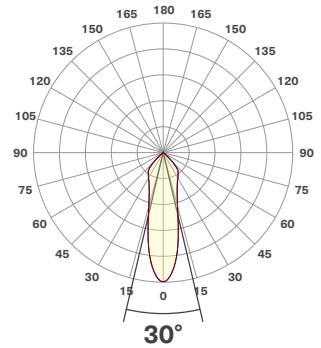

LEDDW-940-30

1m	2m	3m	4m	5m	6m	7m	8m	9m	10m	11m	12m	13m	14m	15m	16m	17m	18m	19m	20m
3.3 ft	6.6 ft	9.8 ft	13.1 ft	16.4 ft	19.7 ft	23.0 ft	26.2 ft	29.5 ft	32.8 ft	36.1 ft	39.4 ft	42.7 ft	45.9 ft	49.2 ft	52.5 ft	55.8 ft	59.1 ft	62.3 ft	65.6 ft
6157 lx	1539 lx	684 lx	385 lx	246 lx	171 lx	126 lx	96 lx	76 lx	62 lx	51 lx	43 lx	36 lx	31 lx	27 lx	24 lx	21 lx	19 lx	17 lx	15 lx
572.0 fc	143.0 fc	63.6 fc	35.8 fc	22.9 fc	15.9 fc	11.7 fc	8.9 fc	7.1 fc	5.7 fc	4.7 fc	4.0 fc	3.4 fc	2.9 fc	2.5 fc	2.2 fc	2.0 fc	1.8 fc	1.6 fc	1.4 fc