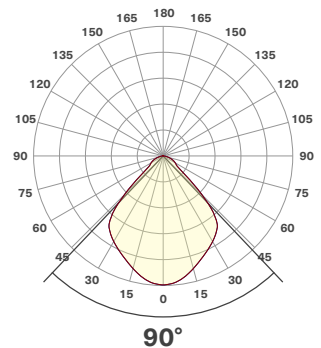

LEDDW-940-90

1m	2m	3m	4m	5m	6m	7m	8m	9m	10m	11m	12m	13m	14m	15m	16m	17m	18m	19m	20m
3.3 ft	6.6 ft	9.8 ft	13.1 ft	16.4 ft	19.7 ft	23.0 ft	26.2 ft	29.5 ft	32.8 ft	36.1 ft	39.4 ft	42.7 ft	45.9 ft	49.2 ft	52.5 ft	55.8 ft	59.1 ft	62.3 ft	65.6 ft
1953 lx	488 lx	217 lx	122 lx	78 lx	54 lx	40 lx	31 lx	24 lx	20 lx	16 lx	14 lx	12 lx	10 lx	9 lx	8 lx	7 lx	6 lx	5 lx	5 lx
181.5 fc	45.4 fc	20.2 fc	11.3 fc	7.3 fc	5.0 fc	3.7 fc	2.8 fc	2.2 fc	1.8 fc	1.5 fc	1.3 fc	1.1 fc	0.9 fc	0.8 fc	0.7 fc	0.6 fc	0.6 fc	0.5 fc	0.5 fc