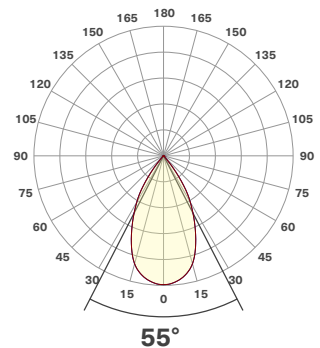

LEDDW-730-55

1m	2m	3m	4m	5m	6m	7m	8m	9m	10m	11m	12m	13m	14m	15m	16m	17m	18m	19m	20m
3.3 ft	6.6 ft	9.8 ft	13.1 ft	16.4 ft	19.7 ft	23.0 ft	26.2 ft	29.5 ft	32.8 ft	36.1 ft	39.4 ft	42.7 ft	45.9 ft	49.2 ft	52.5 ft	55.8 ft	59.1 ft	62.3 ft	65.6 ft
3343 lx	836 lx	371 lx	209 lx	134 lx	93 lx	68 lx	52 lx	41 lx	33 lx	28 lx	23 lx	20 lx	17 lx	15 lx	13 lx	12 lx	10 lx	9 lx	8 lx
310.6 fc	77.7 fc	34.5 fc	19.4 fc	12.4 fc	8.6 fc	6.3 fc	4.9 fc	3.8 fc	3.1 fc	2.6 fc	2.2 fc	1.8 fc	1.6 fc	1.4 fc	1.2 fc	1.1 fc	1.0 fc	0.9 fc	0.8 fc