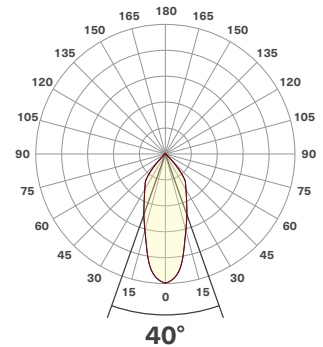

LEDDW-511-40

1 m	2 m	3 m	4 m	5 m	6 m	7 m	8 m	9 m	10 m	11 m	12 m	13 m	14 m	15 m	16 m	17 m	18 m	19 m	20 m
3.3 ft	6.6 ft	9.8 ft	13.1 ft	16.4 ft	19.7 ft	23.0 ft	26.2 ft	29.5 ft	32.8 ft	36.1 ft	39.4 ft	42.7 ft	45.9 ft	49.2 ft	52.5 ft	55.8 ft	59.1 ft	62.3 ft	65.6 ft
1475 lx	369 lx	164 lx	92 lx	59 lx	41 lx	30 lx	23 lx	18 lx	15 lx	12 lx	10 lx	9 lx	8 lx	7 lx	6 lx	5 lx	5 lx	4 lx	4 lx
137.0 fc	34.2 fc	15.2 fc	8.6 fc	5.5 fc	3.8 fc	2.8 fc	2.1 fc	1.7 fc	1.4 fc	1.1 fc	1.0 fc	0.8 fc	0.7 fc	0.6 fc	0.5 fc	0.5 fc	0.4 fc	0.4 fc	0.3 fc