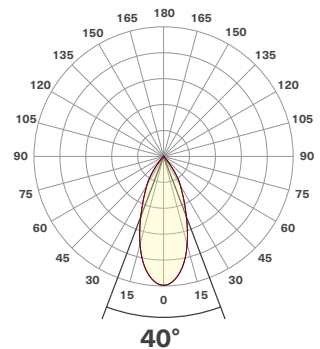

LEDDW-730-40

1m	2m	3m	4m	5m	6m	7m	8m	9m	10m	11m	12m	13m	14m	15m	16m	17m	18m	19m	20m
3.3 ft	6.6 ft	9.8 ft	13.1 ft	16.4 ft	19.7 ft	23.0 ft	26.2 ft	29.5 ft	32.8 ft	36.1 ft	39.4 ft	42.7 ft	45.9 ft	49.2 ft	52.5 ft	55.8 ft	59.1 ft	62.3 ft	65.6 ft
4096 lx	1024 lx	455 lx	256 lx	164 lx	114 lx	84 lx	64 lx	51 lx	41 lx	34 lx	28 lx	24 lx	21 lx	18 lx	16 lx	14 lx	13 lx	11 lx	10 lx
380.5 fc	95.1 fc	42.3 fc	23.8 fc	15.2 fc	10.6 fc	7.8 fc	5.9 fc	4.7 fc	3.8 fc	3.1 fc	2.6 fc	2.3 fc	1.9 fc	1.7 fc	1.5 fc	1.3 fc	1.2 fc	1.1 fc	1.0 fc