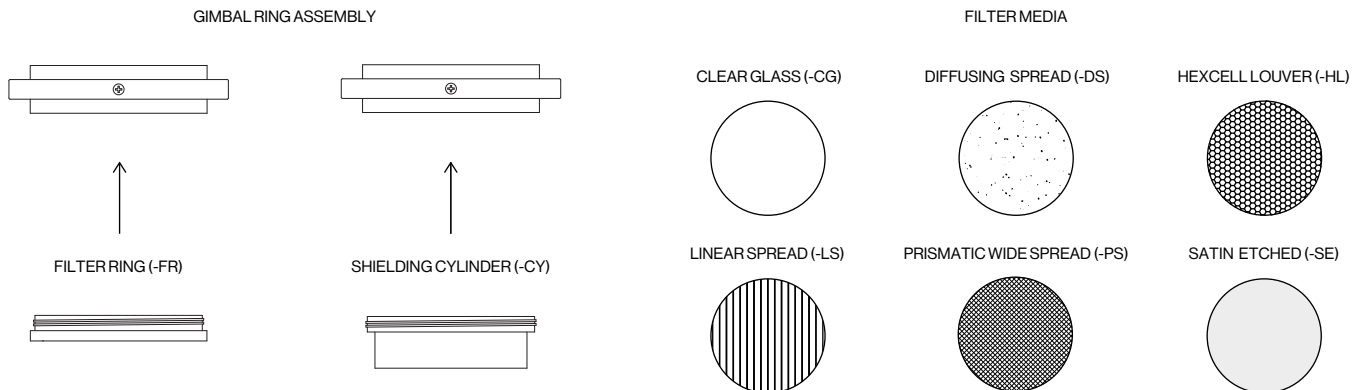

Filter Ring / Shielding Cylinder / Filter Media

Applicable to all Modular LED modules.