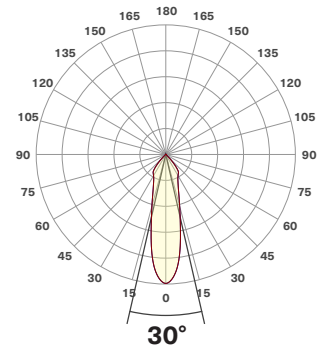

LEDDW-511-30

1 m	2 m	3 m	4 m	5 m	6 m	7 m	8 m	9 m	10 m	11 m	12 m	13 m	14 m	15 m	16 m	17 m	18 m	19 m	20 m
3.3 ft	6.6 ft	9.8 ft	13.1 ft	16.4 ft	19.7 ft	23.0 ft	26.2 ft	29.5 ft	32.8 ft	36.1 ft	39.4 ft	42.7 ft	45.9 ft	49.2 ft	52.5 ft	55.8 ft	59.1 ft	62.3 ft	65.6 ft
2245 lx	561 lx	249 lx	140 lx	90 lx	62 lx	46 lx	35 lx	28 lx	22 lx	19 lx	16 lx	13 lx	11 lx	10 lx	9 lx	8 lx	7 lx	6 lx	6 lx
208.6 fc	52.1 fc	23.2 fc	13.0 fc	8.3 fc	5.8 fc	4.3 fc	3.3 fc	2.6 fc	2.1 fc	1.7 fc	1.4 fc	1.2 fc	1.1 fc	0.9 fc	0.8 fc	0.7 fc	0.6 fc	0.6 fc	0.5 fc