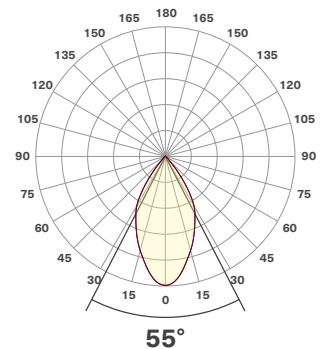

LEDDW-511-55

1 m	2 m	3 m	4 m	5 m	6 m	7 m	8 m	9 m	10 m	11 m	12 m	13 m	14 m	15 m	16 m	17 m	18 m	19 m	20 m
3.3 ft	6.6 ft	9.8 ft	13.1 ft	16.4 ft	19.7 ft	23.0 ft	26.2 ft	29.5 ft	32.8 ft	36.1 ft	39.4 ft	42.7 ft	45.9 ft	49.2 ft	52.5 ft	55.8 ft	59.1 ft	62.3 ft	65.6 ft
1170 lx	293 lx	130 lx	73 lx	47 lx	33 lx	24 lx	18 lx	14 lx	12 lx	10 lx	8 lx	7 lx	6 lx	5 lx	5 lx	4 lx	4 lx	3 lx	3 lx
108.7 fc	27.2 fc	12.1 fc	6.8 fc	4.3 fc	3.0 fc	2.2 fc	1.7 fc	1.3 fc	1.1 fc	0.9 fc	0.8 fc	0.6 fc	0.6 fc	0.5 fc	0.4 fc	0.4 fc	0.3 fc	0.3 fc	0.3 fc